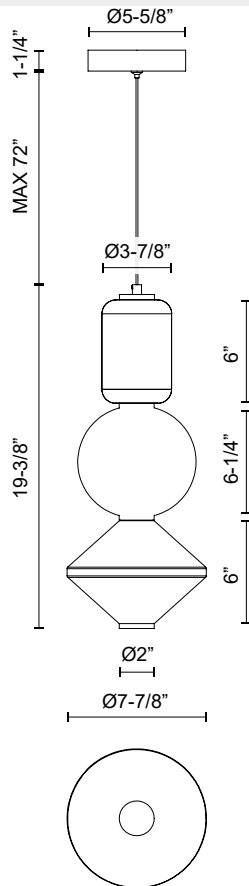

alora mood

P. 1.855.855.8926

CANADA: 19054 28TH Avenue Surrey - BC V3Z 6M3

USA: 3035 E. Lone Mountain Rd - Las Vegas, NV, 89081

BIJOU PD530341

FIXTURE DIMENSIONS	D7-7/8" x H19-3/8"
LIGHT SOURCE	DC LED WITH DRIVER
WATTAGE	20W
TOTAL LUMENS	1700lm
DELIVERED LUMENS	1060lm*
VOLTAGE	120V
COLOR TEMPERATURE	3000K
CRI (RA)	90CRI
DIMMABLE	Yes, TRIAC or ELV Dimmer (Not Included)
GLASS DETAILS	Opal Glass
MATERIAL	Aluminum; Glass; Steel;
WIRE LENGTH	72"
MINIMUM HANG HEIGHT	24"
SLOPED CEILING ADAPTABLE	Yes
LOCATION	Dry
CANOPY DIMENSIONS	D5-5/8" x H1-1/4"
CEC TITLE 24 JA8	Yes, JA8-2022
PAINT FINISH	AG01; BN01; MB01;

[D - Diameter, L - Length, W - Width, H - Height, E - Extension]

AVAILABLE FINISHES:

PD530341AGOP
Aged Gold/Opal
Matte Glass

PD530341BNOP
Brushed
Nickel/Opal Matte
Glass

PD530341MBOP
Matte Black/Opal
Matte Glass